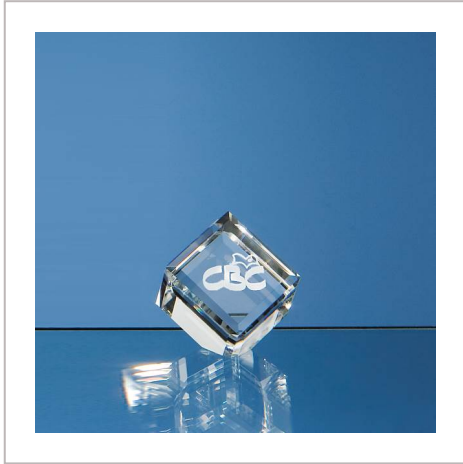

## Optical Crystal Bevel Edged Cube

4CM OPTICAL CRYSTAL BEVEL EDGED CUBE

METHOD	Engraved
PRINT AREA	H25, W25
MATERIAL	Glass
COLOURS	Clear
SIZE	H55, W55
AWARD PACKAGING	Foam Lined Boxes
WEIGHT	1.3KG
MOQ	1
CARTON QUANTITY	15
CARTON WEIGHT	20KG
CARTON DIMENSIONS	61cm x 46cm x 46cm